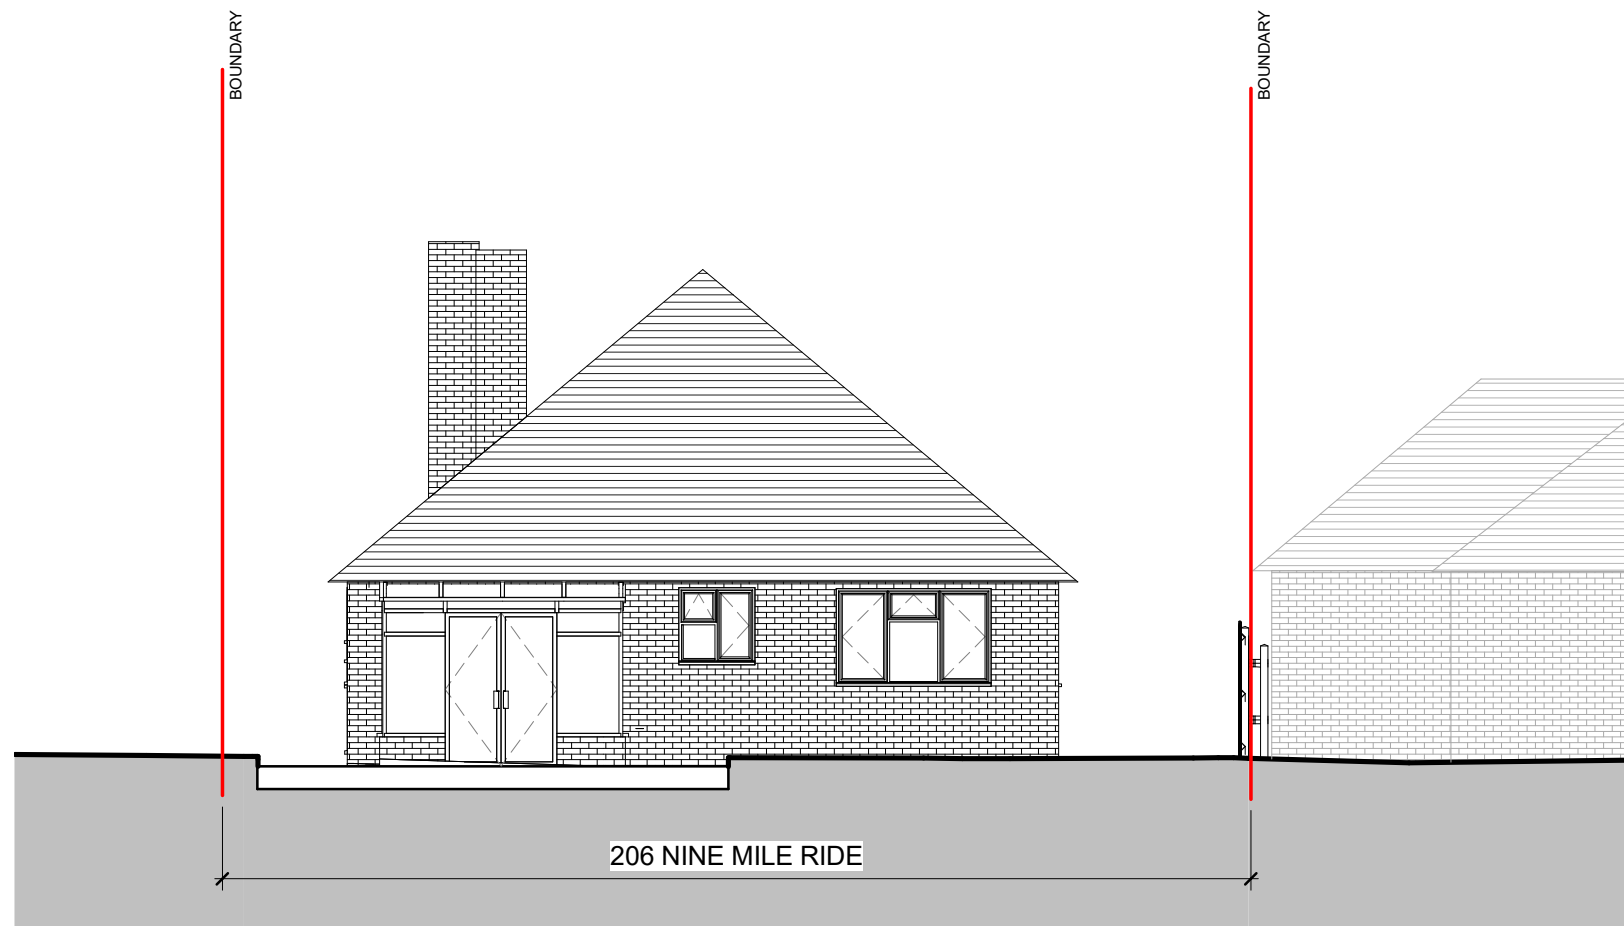

Date Issue/Revisions

REAR ELEVATION - SOUTH

SIDE ELEVATION - WEST

EXISTING ELEVATIONS

167

Form Design Group  
Walton on Thames, Surrey. KT12 4RZ  
Tel 01932 213248

- Architecture
- Planning
- Structures
- interiors
- Landscape